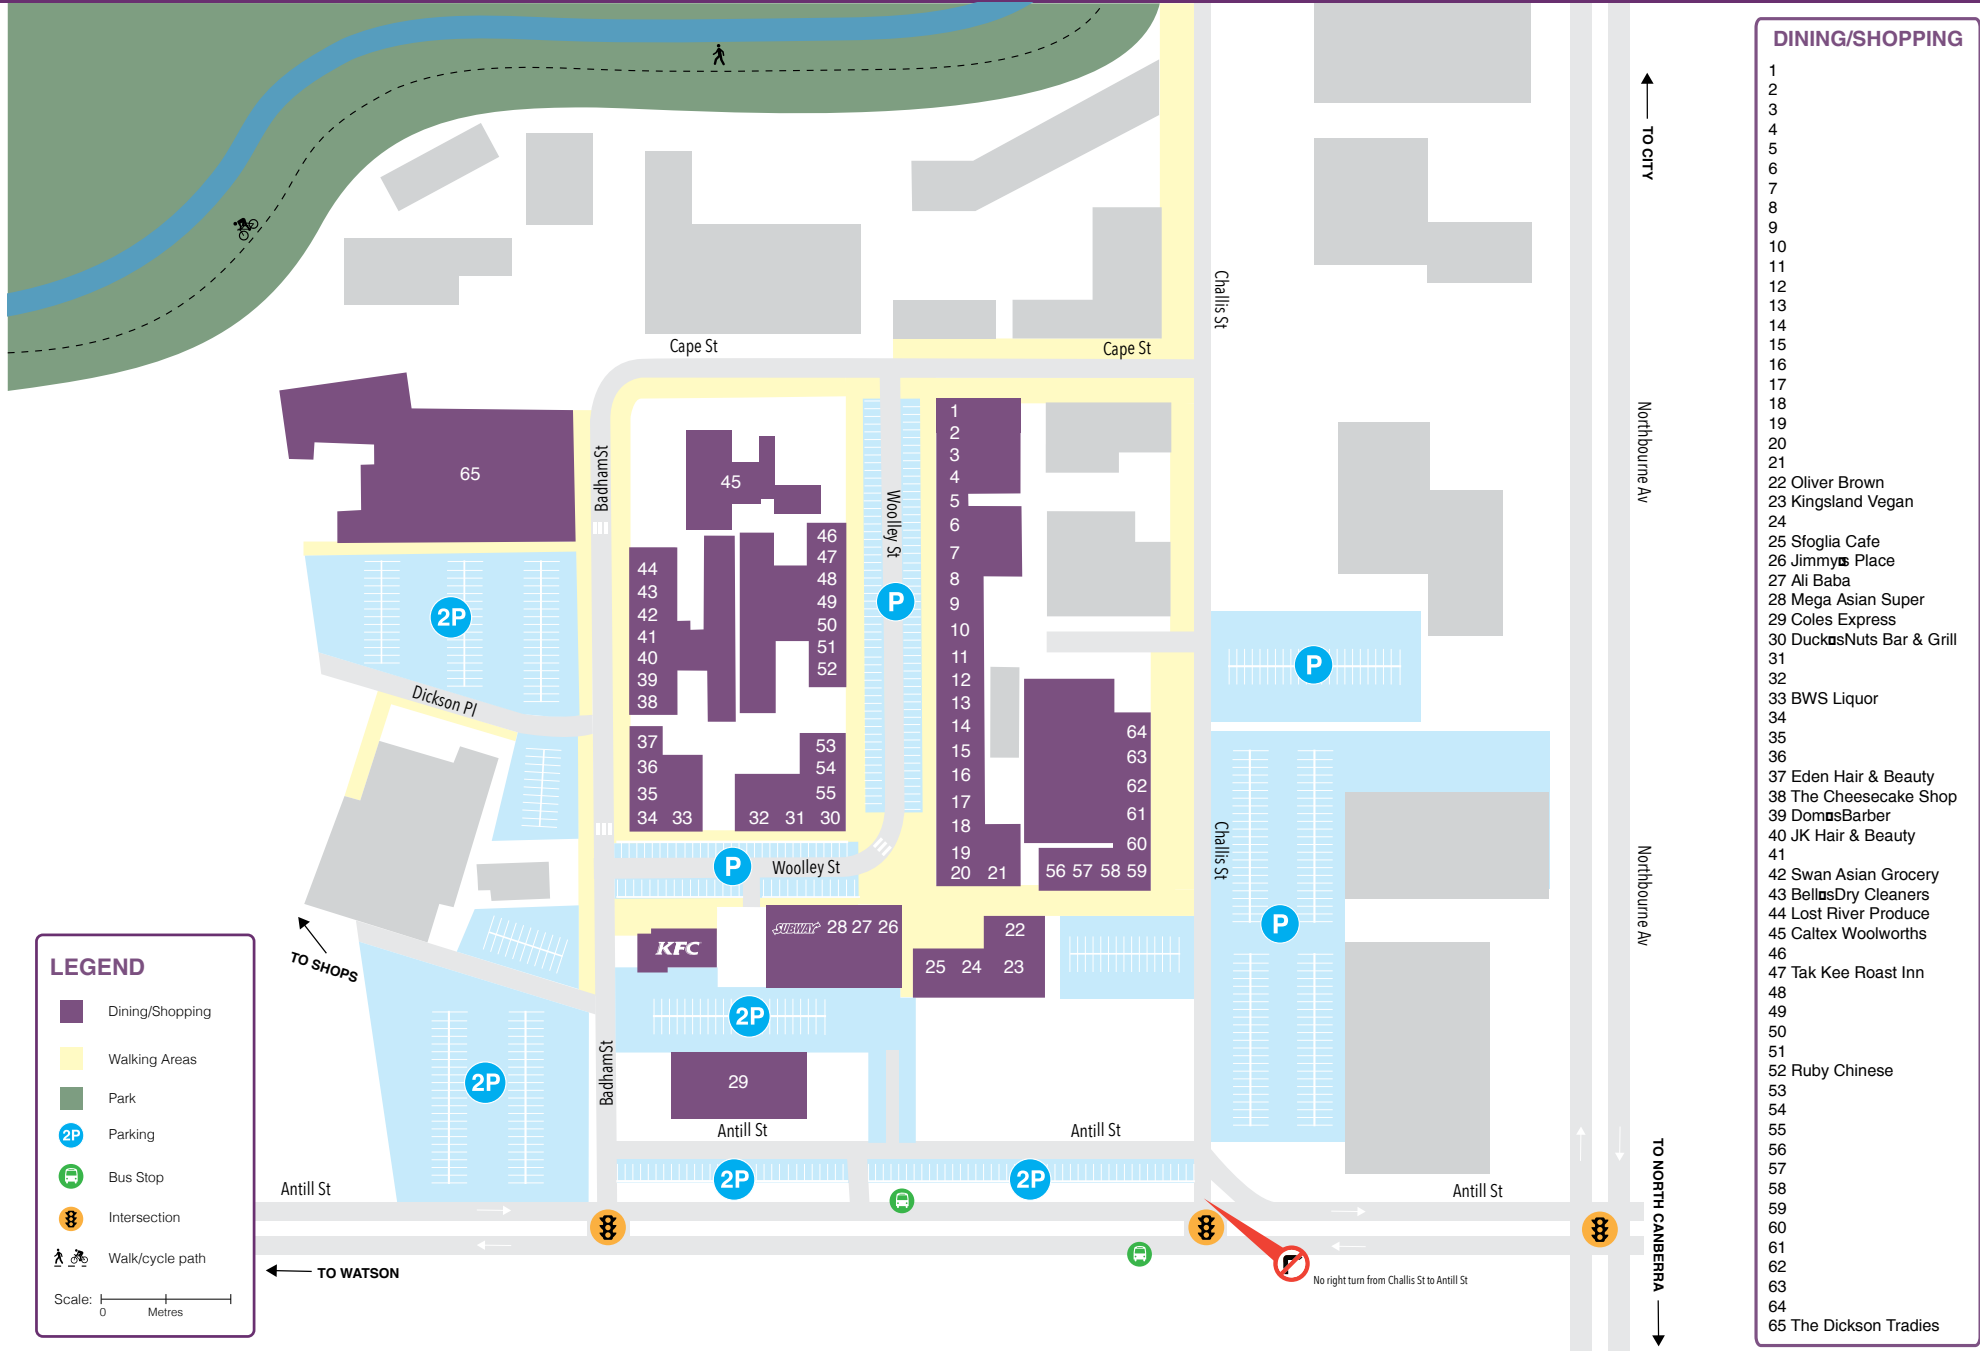

GUIDE TO DINING

LEGEND

- Dining/Shopping
- Walking Areas
- Park
- Parking (2P)
- Bus Stop
- Intersection
- Walk/cycle path

Scale: 0 Metres

1. **DINING/SHOPPING**
1. 1
  2. 2
  3. 3
  4. 4
  5. 5
  6. 6
  7. 7
  8. 8
  9. 9
  10. 10
  11. 11
  12. 12
  13. 13
  14. 14
  15. 15
  16. 16
  17. 17
  18. 18
  19. 19
  20. 20
  21. 21
  22. 22 Oliver Brown
  23. 23 Kingsland Vegan
  24. 24
  25. 25 Sfoglia Cafe
  26. 26 Jimmy's Place
  27. 27 Ali Baba
  28. 28 Mega Asian Super
  29. 29 Coles Express
  30. 30 DuckasNuts Bar & Grill
  31. 31
  32. 32
  33. 33 BWS Liquor
  34. 34
  35. 35
  36. 36
  37. 37 Eden Hair & Beauty
  38. 38 The Cheesecake Shop
  39. 39 DomasBarber
  40. 40 JK Hair & Beauty
  41. 41
  42. 42 Swan Asian Grocery
  43. 43 BellasDry Cleaners
  44. 44 Lost River Produce
  45. 45 Caltex Woolworths
  46. 46
  47. 47 Tak Kee Roast Inn
  48. 48
  49. 49
  50. 50
  51. 51
  52. 52 Ruby Chinese
  53. 53
  54. 54
  55. 55
  56. 56
  57. 57
  58. 58
  59. 59
  60. 60
  61. 61
  62. 62
  63. 63
  64. 64
  65. 65 The Dickson Tradies